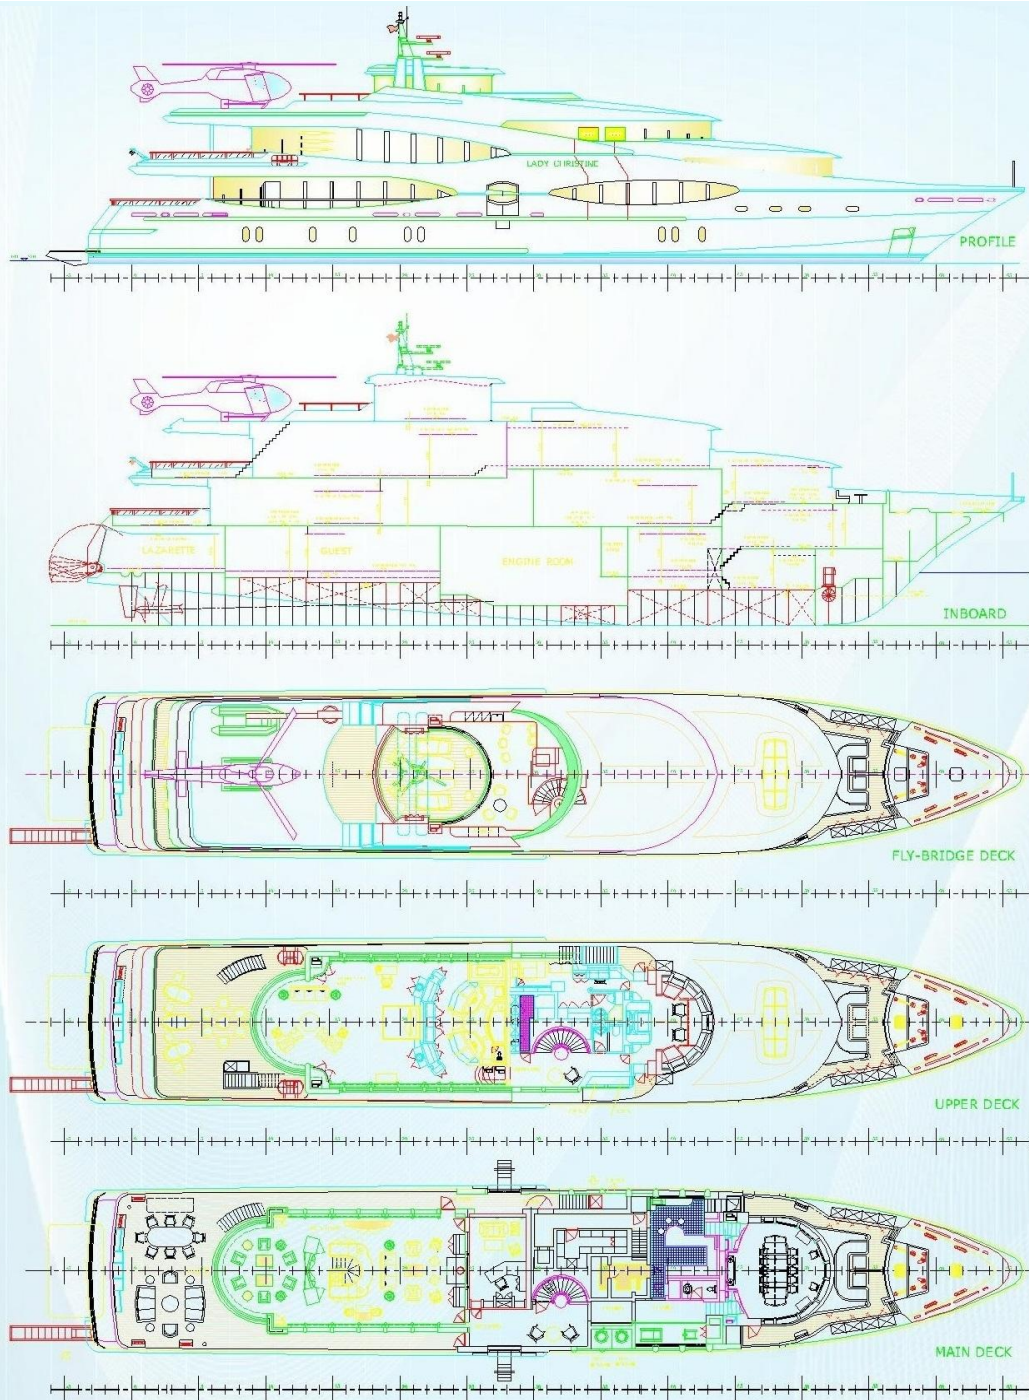

AAM LADY CHRISTINE YACHT 41500